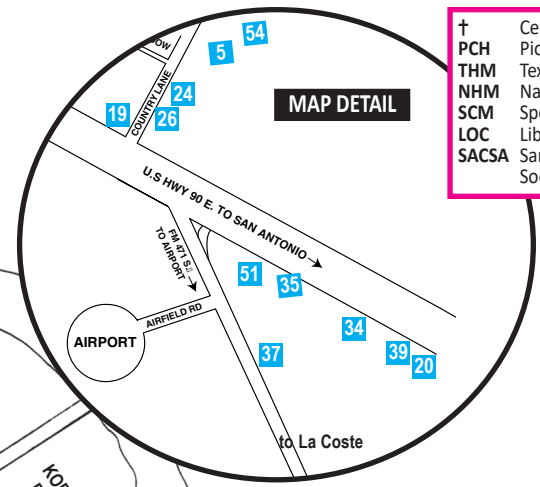

Besides helping you navigate the streets of historic Castroville, this City Map shows the locations of our advertisers as well as several places of historic interest. *The map, which designates our Historic Homes and depicts our Walking Tour, is on the following page.*

- FM 471 N TO THESE BUSINESSES:**
- 1 Cora's 471 Grill
  - 48 Haby Settlement Guest House
  - 49 UPS Store, San Antonio
  - 31 Paradise Canyon

- HWY 90 EAST TO THESE BUSINESSES:**
- 13 Schattenbol
  - 3 A/C Technical Srv

- FM 471 S TO LACOSTE BUSINESSES:**
- 44 LaCoste Meat Market
  - 47 Medina Healthcare Syst.

- HWY 90 WEST TO THESE BUSINESSES:**
- 15 Castroville Vet Clinic
  - 43 Restore Reproductive Health
  - 47 Medina Regional Hospital & Healthcare System, Hondo
  - 45 Megan Favor, DDS Hondo, Texas
  - 10 Medina Co. Museum Hondo

SEE MAP DETAIL ABOVE