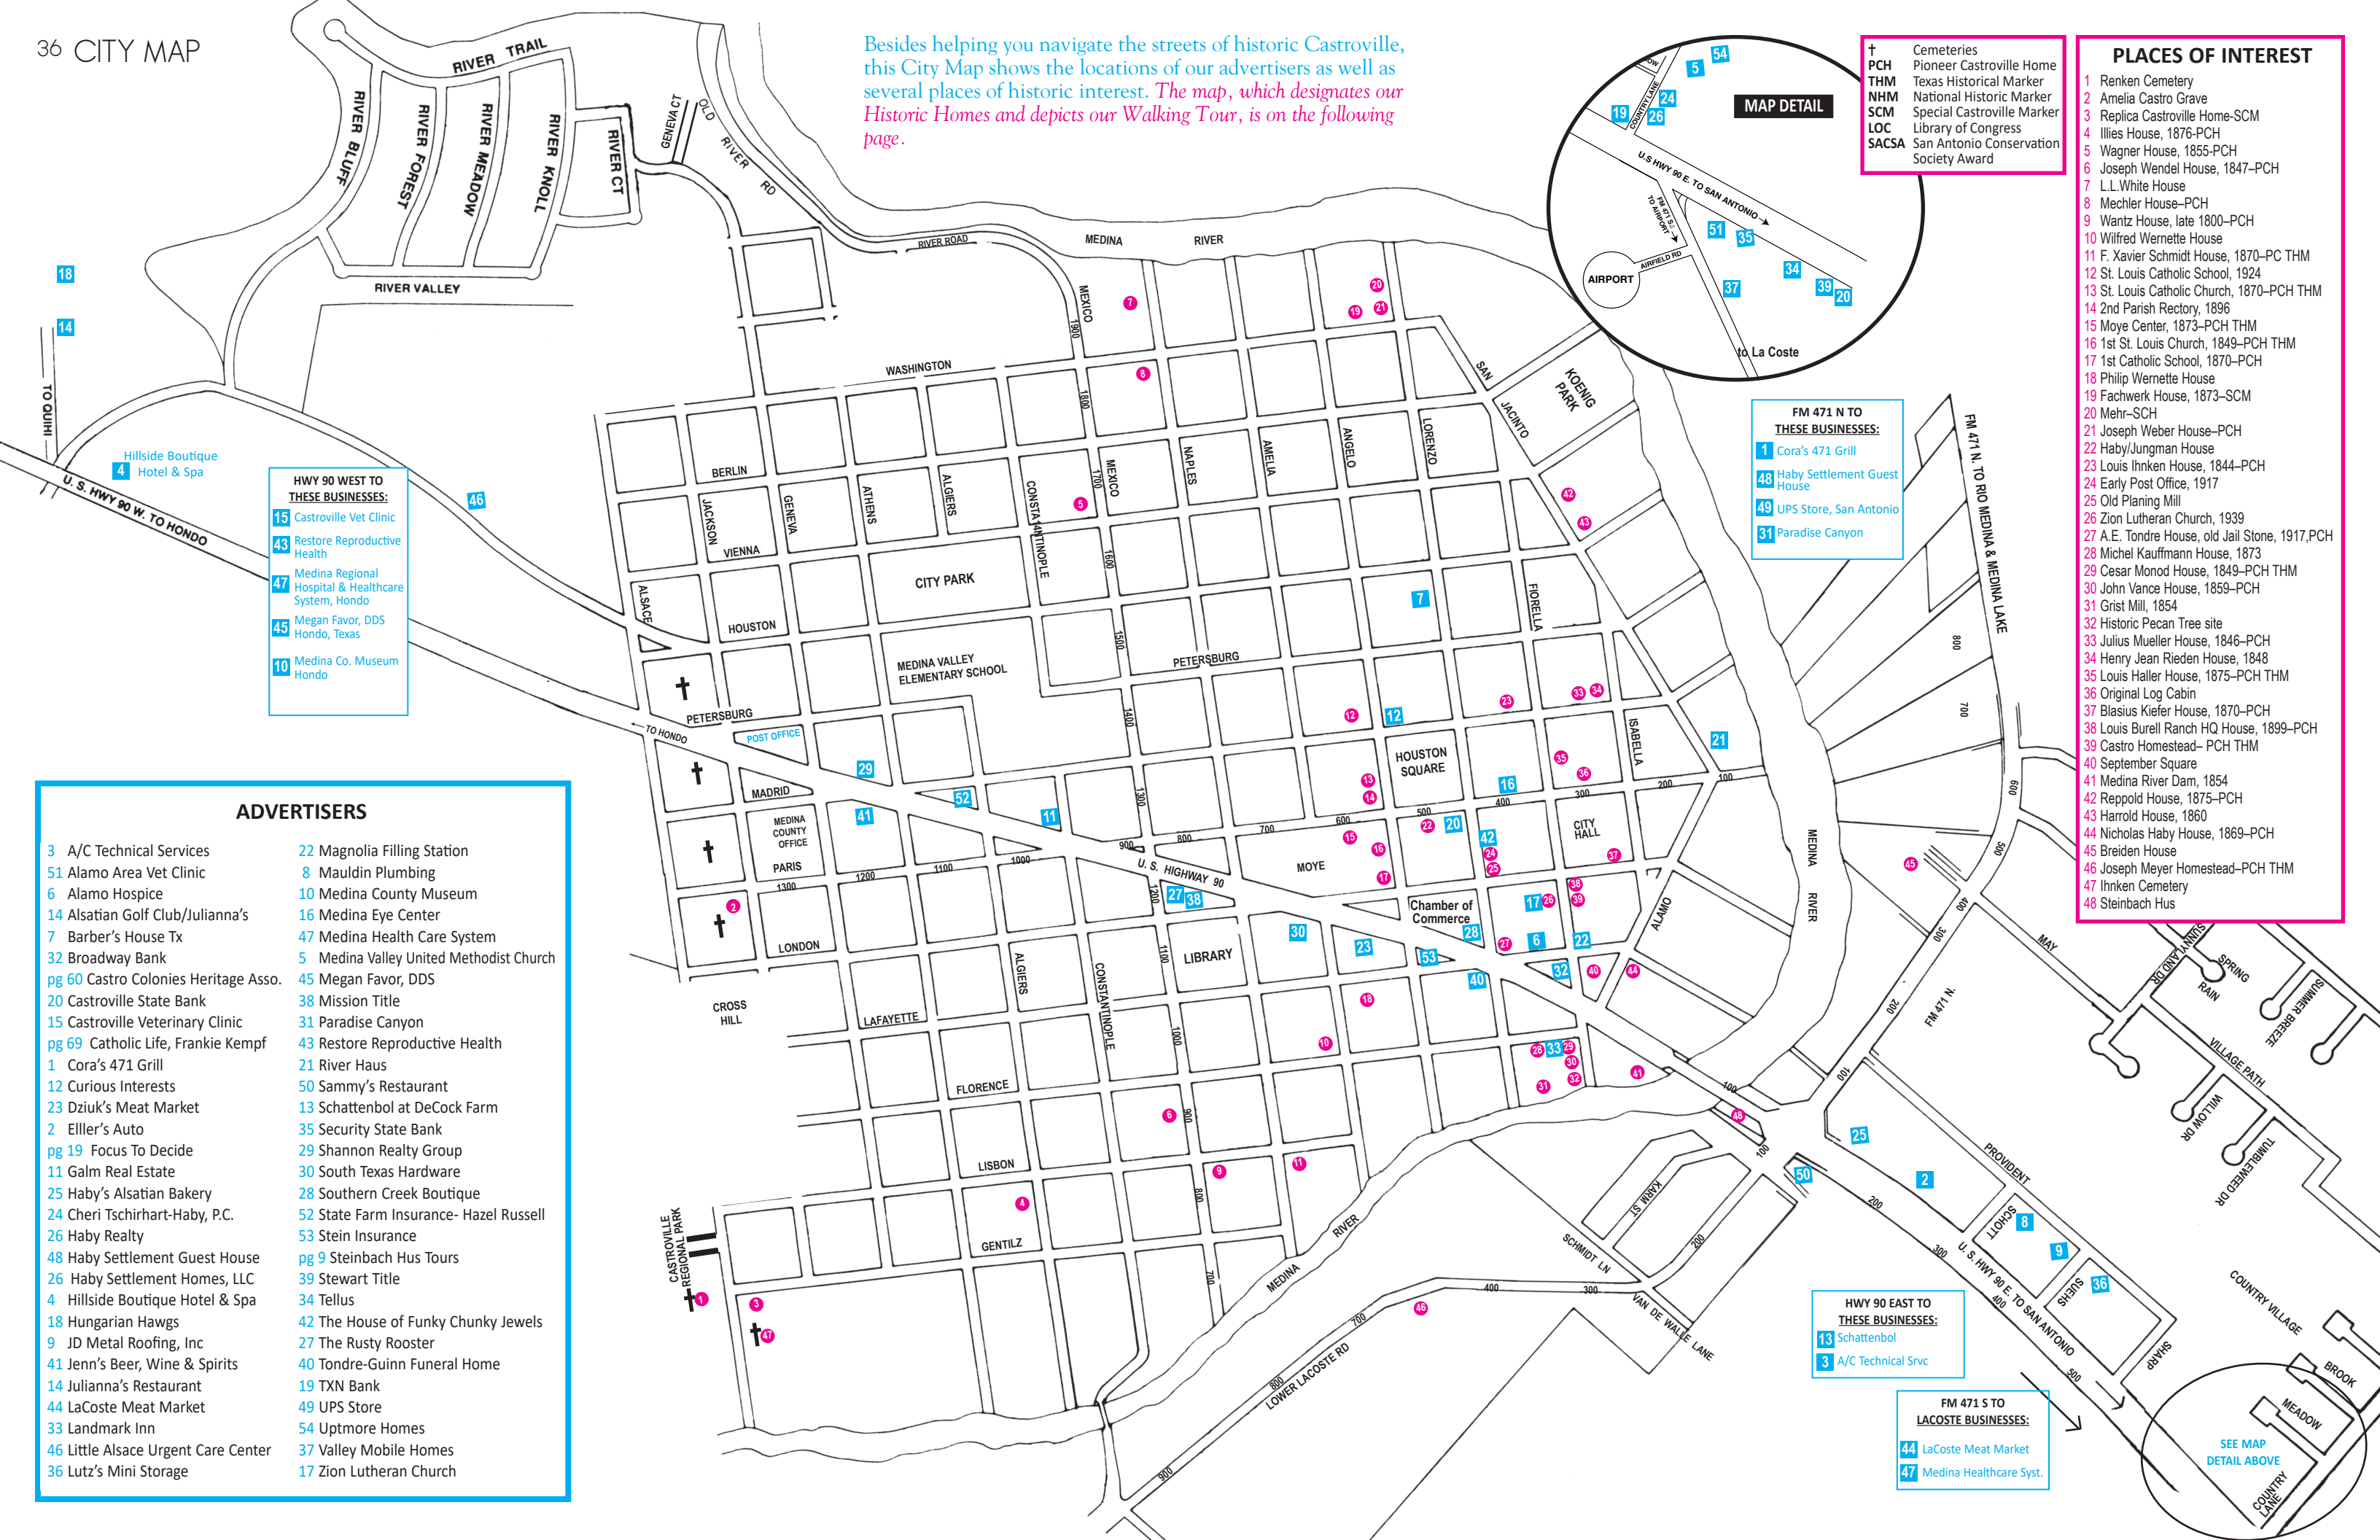

**PLACES OF INTEREST**

- 1 Renken Cemetery
- 2 Amelia Castro Grave
- 3 Replica Castroville Home-SCM
- 4 Illies House, 1876-PCH
- 5 Wagner House, 1855-PCH
- 6 Joseph Wendel House, 1847-PCH
- 7 L.L.White House
- 8 Mechler House-PCH
- 9 Wantz House, late 1800-PCH
- 10 Wilfred Wernette House
- 11 F. Xavier Schmidt House, 1870-PC THM
- 12 St. Louis Catholic School, 1924
- 13 St. Louis Catholic Church, 1870-PCH THM
- 14 2nd Parish Rectory, 1896
- 15 Moyer Center, 1873-PCH THM
- 16 1st St. Louis Church, 1849-PCH THM
- 17 1st Catholic School, 1870-PCH
- 18 Philip Wernette House
- 19 Fachwerk House, 1873-SCM
- 20 Mehr-SCH
- 21 Joseph Weber House-PCH
- 22 Haby/Jungman House
- 23 Louis Ihnken House, 1844-PCH
- 24 Early Post Office, 1917
- 25 Old Planing Mill
- 26 Zion Lutheran Church, 1939
- 27 A.E. Tondre House, old Jail Stone, 1917,PCH
- 28 Michel Kauffmann House, 1873
- 29 Cesar Monod House, 1849-PCH THM
- 30 John Vance House, 1859-PCH
- 31 Grist Mill, 1854
- 32 Historic Pecan Tree site
- 33 Julius Mueller House, 1846-PCH
- 34 Henry Jean Rieden House, 1848
- 35 Louis Haller House, 1875-PCH THM
- 36 Original Log Cabin
- 37 Blasius Kiefer House, 1870-PCH
- 38 Louis Burrell Ranch HQ House, 1899-PCH
- 39 Castro Homestead- PCH THM
- 40 September Square
- 41 Medina River Dam, 1854
- 42 Reppold House, 1875-PCH
- 43 Harold House, 1860
- 44 Nicholas Haby House, 1869-PCH
- 45 Breiden House
- 46 Joseph Meyer Homestead-PCH THM
- 47 Ihnken Cemetery
- 48 Steinbach Hus

- FM 471 N TO THESE BUSINESSES:**
- 1 Cora's 471 Grill
  - 48 Haby Settlement Guest House
  - 49 UPS Store, San Antonio
  - 31 Paradise Canyon

- HWY 90 EAST TO THESE BUSINESSES:**
- 13 Schattenbol
  - 3 A/C Technical Srv

SEE MAP DETAIL ABOVE